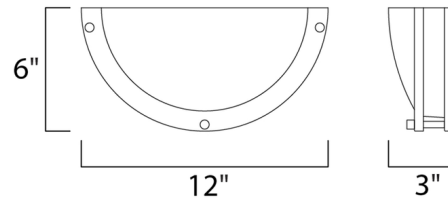

Description

Linear 55540/85550 Wall Light features a frame finished in Satin Nickel and etched Opal glass over a multiple LED array to update an architecturally classic design. UL listed. ADA compliant.

Shown in satin nickel / opal

Specifications

COLOR	Opal
BODY FINISH	Satin Nickel
WATTAGE	12W
DIMMER	Not Dimmable
DIMENSIONS	12"W x 6"H x 3"D
INTEGRATED LED MODULE	1 x LED/12W/120-277V LED

Technical Information