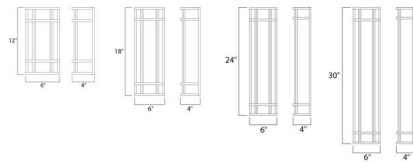

By Maxim Lighting

Description

Moon Ray Outdoor Wall Light offers a classic design thoughtfully engineered to withstand commercial uses indoors and outdoors. Features a UV stabilized White acrylic diffuser and 304 grade stainless steel body in Bronze or Satin Nickel. Available in small, medium, large, and x-large sizes. One 15/20/23/28 LED module is included. ADA compliant. UL listed for wet locations. Small: 6 inch width x 12 inch height x 4 inch depth. Medium: 6 inch width x 18 inch height x 4 inch depth. Large: 6 inch width x 24 inch height x 4 inch depth. X-Large: 6 inch width x 30 inch height x 4 inch depth.

Shown in bronze / white

Specifications

COLOR White
 BODY FINISH Bronze
 WATTAGE 15W
 DIMMER Not Dimmable
 DIMENSIONS 6"W x 12"H x 4"D
 INTEGRATED LED MODULE 1 x LED/15W/120-277V LED

Technical Information