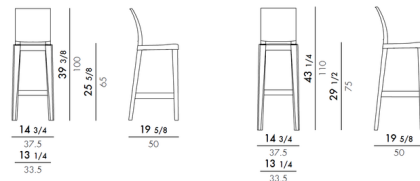

## One More Please Stool - Set of 2

By Kartell

### Specifications

COLOR . . . . . N/A  
 BODY FINISH . . . . . Gloss Black  
 WATTAGE . . . . . N/A  
 DIMMER . . . . . N/A  
 DIMENSIONS . . . . . 14.75"W x 39.38"H x 19.63"D  
 BULB . . . . . N/A  
 COUNTRY OF ORIGIN . . . . . Italy