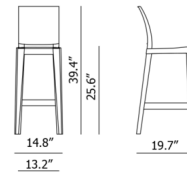

### Specifications

COLOR	N/A
BODY FINISH	Black
WATTAGE	N/A
DIMMER	N/A
DIMENSIONS	14.76"W x 39.37"H x 19.69"D
BULB	N/A
COUNTRY OF ORIGIN	Italy

CLICK TO VIEW PRODUCT

Notes: