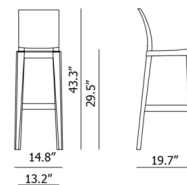

### Specifications

COLOR	N/A
BODY FINISH	Black
WATTAGE	N/A
DIMMER	N/A
DIMENSIONS	14.76"W x 39.37"H x 19.69"D
BULB	N/A
COUNTRY OF ORIGIN	Italy

CLICK TO VIEW PRODUCT

Notes: