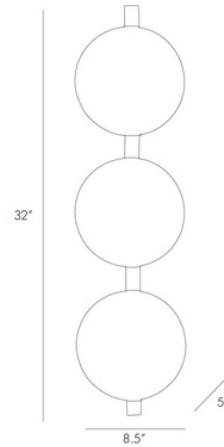

Description

Diesel Wall Light features a natural iron flat bar with three antique brass hammered plates. Each disc conceals two sockets, so light emanates evenly from each side. Six 25 watt, 120 volt A19 Medium base incandescent bulbs are required, but not included. 9 inch width x 32 inch height x 4 inch depth.

Shown in antique brass

Specifications

COLOR	N/A
BODY FINISH	Antique Brass
WATTAGE	150W
DIMMER	Standard 120V
DIMENSIONS	9"W x 32"H x 4"D
BULB NOT INCLUDED	6 x A19/Medium (E26)/25W/120V Incandescent

CLICK TO VIEW PRODUCT