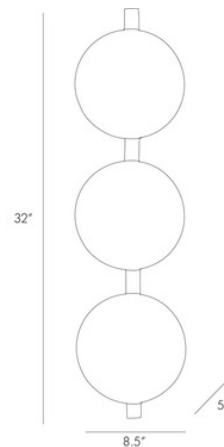

### Description

Diesel Wall Light features a natural iron flat bar with three antique brass hammered plates. Each disc conceals two sockets, so light emanates evenly from each side. Six 25 watt, 120 volt A19 Medium base incandescent bulbs are required, but not included. 9 inch width x 32 inch height x 4 inch depth.

### Specifications

COLOR	N/A
BODY FINISH	Antique Brass
WATTAGE	150W
DIMMER	Standard 120V
DIMENSIONS	9"W x 32"H x 4"D
BULB NOT INCLUDED	6 x A19/Medium (E26)/25W/120V Incandescent

CLICK TO VIEW PRODUCT

Notes: