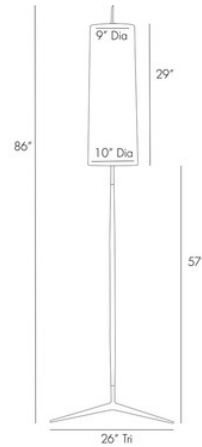

Description

Dunn Floor Lamp features a bronze, slender steel body and off-white shade. With its combination of bronze and antique brass, the Dunn is vintage-inspired high style. Topped with a tall off-white linen drum shade that is lined to match. One 60 watt, 120 volt A19 Medium base incandescent bulb is required, but not included. 10 inch width x 86 inch height x 26 inch depth.

Shown in bronze / off white

Specifications

COLOR	Off White
BODY FINISH	Bronze
WATTAGE	43W
DIMMER	N/A
DIMENSIONS	26"W x 86"H x 26"D
BULB NOT INCLUDED	1 x A19/Medium (E26)/43W/120V Incandescent

CLICK TO VIEW PRODUCT