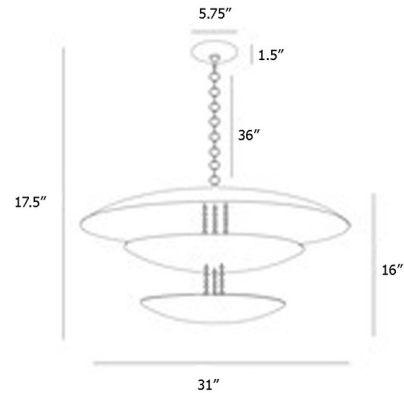

### Specifications

COLOR	N/A
BODY FINISH	Gold Leaf
WATTAGE	32W
DIMMER	Standard 120V
DIMENSIONS	31"W x 17.5"H
BULB NOT INCLUDED	8 x B10/Candelabra (E12)/4W/120V LED

### Technical Information

PRODUCT DIMENSIONS	Adjustable Chain Length: 36"
--------------------	------------------------------

CLICK TO VIEW PRODUCT

Notes: