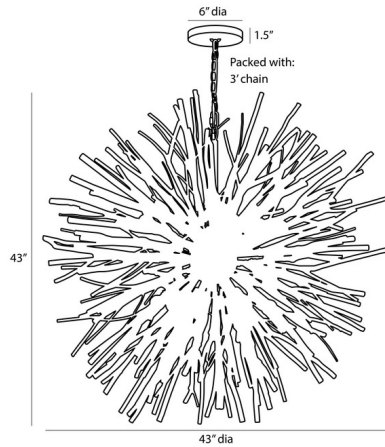

Specifications

COLOR	N/A
BODY FINISH	Natural
WATTAGE	320W
DIMMER	Standard 120V
DIMENSIONS	43"W x 43"H
BULB NOT INCLUDED	8 x B10/Candelabra (E12)/40W/120V Incandescent
OTHER BULB OPTIONS	8 x B10/Candelabra (E12)/120V LED

Technical Information

PRODUCT DIMENSIONS	Adjustable Chain Length: 36"
--------------------	------------------------------

Shown in natural

CLICK TO VIEW PRODUCT

Notes: