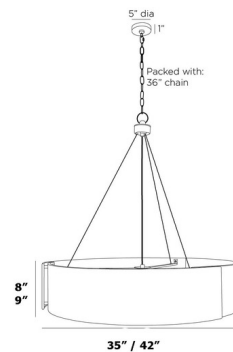

Shown in antique brass / frosted

Specifications

COLOR Frosted
BODY FINISH Antique Brass
WATTAGE 45W
DIMMER Standard 120V
DIMENSIONS 42"W x 9"H
BULB NOT INCLUDED 5 x A19/Medium (E26)/9W/120V LED

Technical Information

PRODUCT DIMENSIONS Adjustable Chain Length: 36"

CLICK TO VIEW PRODUCT

Notes: