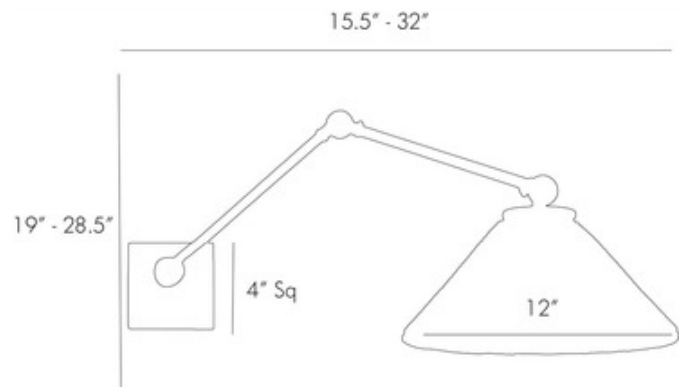

COMPANY

PROJECT

FIXTURE TYPE

APPROVED BY

DATE