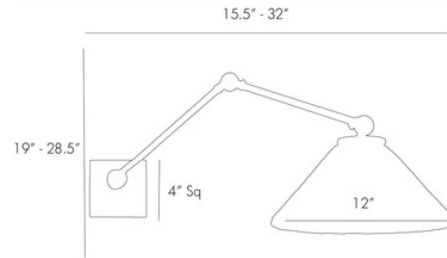

Shown in antique brass / rattan

Specifications

COLOR	Rattan
BODY FINISH	Antique Brass
WATTAGE	60W
DIMMER	Standard 120V
DIMENSIONS	12"W x 28.5"H x 32"D
BULB NOT INCLUDED	1 x G25/Medium (E26)/60W/120V Incandescent
OTHER BULB OPTIONS	G25/Medium (E26)/9W/120V LED