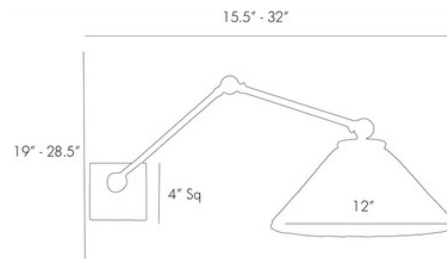

### Specifications

|                    |  |
|--------------------|--|
| COLOR              | Rattan                                     |
| BODY FINISH        | Antique Brass                              |
| WATTAGE            | 60W  |
| DIMMER             | Standard 120V                              |
| DIMENSIONS         | 12"W x 28.5"H x 32"D                       |
| BULB NOT INCLUDED  | 1 x G25/Medium (E26)/60W/120V Incandescent |
| OTHER BULB OPTIONS | G25/Medium (E26)/9W/120V LED               |