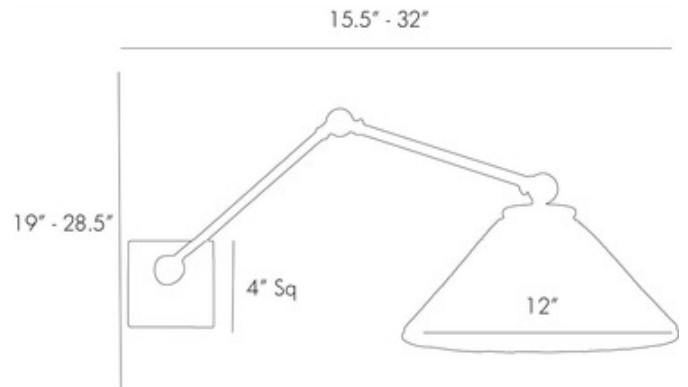

COMPANY

PROJECT

FIXTURE TYPE

APPROVED BY

DATE