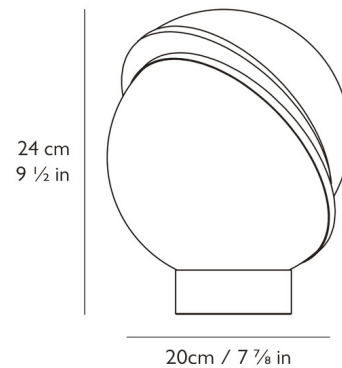

By Lee Broom

Description

The Mini Crescent Table Lamp is a miniature version of the popular Crescent Light. The illuminated sphere is sliced asymmetrically in half to reveal a crescent-shaped brushed brass fascia. Available in an opal acrylic with brushed brass finish. One A19 type 9 watt, 120 volt LED bulb is included. 8 inch width x 9.5 inch height. 79 inch cord with in-line switch.

Shown in brushed brass / opal

Specifications

COLOR Opal
BODY FINISH Brushed Brass
WATTAGE 9W
DIMMER N/A
DIMENSIONS 8"W x 9.5"H
BULB INCLUDED 1 x A19/Medium (E26)/9W/120V LED
COUNTRY OF ORIGIN United Kingdom