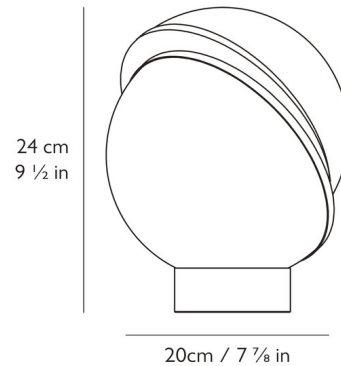

CLICK TO VIEW PRODUCT

Notes: