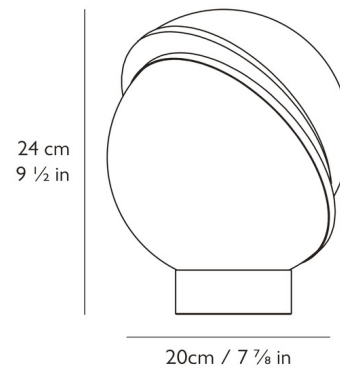

By Lee Broom

Description

The Mini Crescent Table Lamp is a miniature version of the popular Crescent Light. The illuminated sphere is sliced asymmetrically in half to reveal a crescent-shaped brushed brass fascia. Available in an opal acrylic with brushed brass finish. One A19 type 9 watt, 120 volt LED bulb is included. 8 inch width x 9.5 inch height. 79 inch cord with in-line switch.

Shown in brushed brass / opal

Specifications

COLOR Opal
BODY FINISH Brushed Brass
WATTAGE 9W
DIMMER N/A
DIMENSIONS 8"W x 9.5"H
BULB INCLUDED 1 x A19/Medium (E26)/9W/120V LED
COUNTRY OF ORIGIN United Kingdom