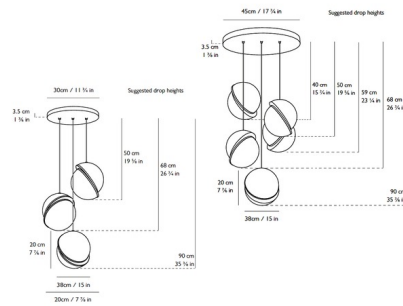

By Lee Broom

Description

The Mini Crescent Multi Light Pendant is a miniature chandelier version of the popular Crescent Light. The illuminated sphere is sliced asymmetrically in half to reveal a crescent-shaped brushed brass fascia. Available with three or five lights in an opal acrylic with brushed brass finish. CE and cUL listed.

Shown in brushed brass / opal

Specifications

COLOR Opal
BODY FINISH Brushed Brass
WATTAGE 27W
DIMMER Dimmable
DIMENSIONS 7.9"W x 8.6"H
BULB INCLUDED 3 x A19/Medium (E26)/9W/120V LED
COUNTRY OF ORIGIN United Kingdom

Technical Information

PRODUCT DIMENSIONS Cables: 118"L
LAMP COLOR 2700K
LUMENS/WATT 88.89
LUMINOUS FLUX 800 lumens

CLICK TO VIEW PRODUCT

Notes: