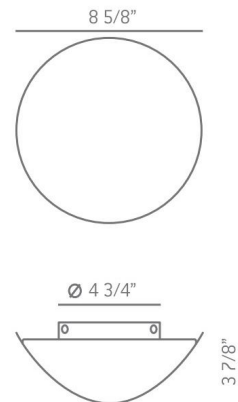

CLICK TO VIEW PRODUCT

Notes: