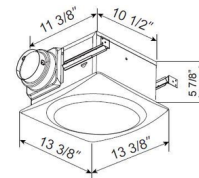

### Description

The ultra-quiet, energy-efficient AP Slim Fit Exhaust Fan is an IC-rated bath fan suitable for new construction or remodel applications. Its low-profile grille in a range of contemporary easy-care finishes offers design flexibility, working well with any interior style. The fan is perfect for smaller joist spaces, able to fit in 2 x 6 inch construction. It can be installed in a wall or ceiling. It has rust-proof steel motor housing, a built-in backdraft damper and thermal shutoff, and includes articulating expandable anti-vibration brackets and a detachable connector for 4 or 6 inch ducts. UL listed for use in a tub or shower enclosure when GFCI-protected.

### Specifications

|                   |                             |
|-------------------|-----------------------------|
| COLOR             | N/A                         |
| BODY FINISH       | White                       |
| WATTAGE           | N/A                         |
| DIMMER            | N/A                         |
| DIMENSIONS        | 11.375"W x 5.875"H x 10.5"D |
| BULB              | N/A                         |
| COUNTRY OF ORIGIN | China                       |