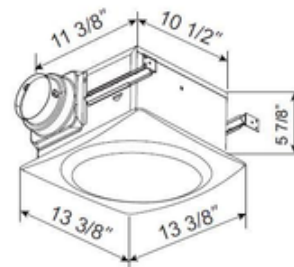

BRAND

Aero Pure

DESCRIPTION

The ultra-quiet, energy-efficient AP Slim Fit Exhaust Fan is an IC-rated bath fan suitable for new construction or remodel applications. Its low-profile grille in a range of contemporary easy-care finishes offers design flexibility, working well with any interior style. The fan is perfect for smaller joist spaces, able to fit in 2 x 6 inch construction. It can be installed in a wall or ceiling. It has rust-proof steel motor housing, a built-in backdraft damper and thermal shutoff, and includes articulating expandable anti-vibration brackets and a detachable connector for 4 or 6 inch ducts. UL listed for use in a tub or shower enclosure when GFCI-protected.

Shown in: White

SHADE COLOR	N/A
BODY FINISH	White
WATTAGE	N/A
DIMMER	N/A
DIMENSIONS	11.375"W x 5.875"H x 10.5"D
LAMP	N/A

SPEC # AER475035

COMPANY	PROJECT	FIXTURE TYPE	APPROVED BY	DATE