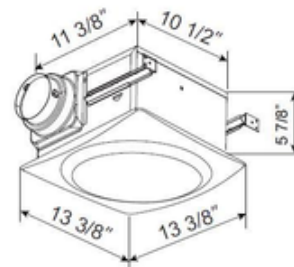

BRAND

Aero Pure

DESCRIPTION

The ultra-quiet, energy-efficient AP Slim Fit Exhaust Fan is an IC-rated bath fan suitable for new construction or remodel applications. Its low-profile grille in a range of contemporary easy-care finishes offers design flexibility, working well with any interior style. The fan is perfect for smaller joist spaces, able to fit in 2 x 6 inch construction. It can be installed in a wall or ceiling. It has rust-proof steel motor housing, a built-in backdraft damper and thermal shutoff, and includes articulating expandable anti-vibration brackets and a detachable connector for 4 or 6 inch ducts. UL listed for use in a tub or shower enclosure when GFCI-protected.

Shown in: White

SHADE COLOR	N/A
BODY FINISH	White
WATTAGE	N/A
DIMMER	N/A
DIMENSIONS	11.375"W x 5.875"H x 10.5"D
LAMP	N/A

ITEM NUMBER AER475035

COMPANY	PROJECT	FIXTURE TYPE	APPROVED BY	DATE