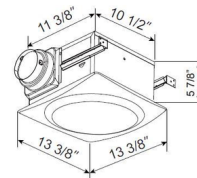

By Aero Pure

Description

The ultra-quiet, energy-efficient AP Slim Fit Exhaust Fan is an IC-rated bath fan suitable for new construction or remodel applications. Its low-profile grille in a range of contemporary easy-care finishes offers design flexibility, working well with any interior style. The fan is perfect for smaller joist spaces, able to fit in 2 x 6 inch construction. It can be installed in a wall or ceiling. It has rust-proof steel motor housing, a built-in backdraft damper and thermal shutoff, and includes articulating expandable anti-vibration brackets and a detachable connector for 4 or 6 inch ducts. UL listed for use in a tub or shower enclosure when GFCI-protected.

Shown in white

Specifications

COLOR	N/A
BODY FINISH	White
WATTAGE	N/A
DIMMER	N/A
DIMENSIONS	11.375"W x 5.875"H x 10.5"D
BULB	N/A
COUNTRY OF ORIGIN	China

CLICK TO VIEW PRODUCT

Notes: