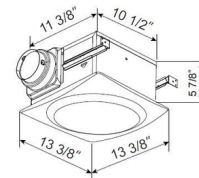

By Aero Pure

Description

The ultra-quiet, energy-efficient AP Slim Fit Exhaust Fan is an IC-rated bath fan suitable for new construction or remodel applications. Its low-profile grille in a range of contemporary easy-care finishes offers design flexibility, working well with any interior style. The fan is perfect for smaller joist spaces, able to fit in 2 x 6 inch construction. It can be installed in a wall or ceiling. It has rust-proof steel motor housing, a built-in backdraft damper and thermal shutoff, and includes articulating expandable anti-vibration brackets and a detachable connector for 4 or 6 inch ducts. UL listed for use in a tub or shower enclosure when GFCI-protected.

Shown in white

Specifications

COLOR	N/A
BODY FINISH	White
WATTAGE	N/A
DIMMER	N/A
DIMENSIONS	11.375"W x 5.875"H x 10.5"D
BULB	N/A
COUNTRY OF ORIGIN	China

CLICK TO VIEW PRODUCT

Notes: