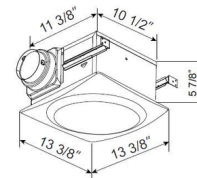

### Specifications

COLOR	N/A
BODY FINISH	White
WATTAGE	N/A
DIMMER	N/A
DIMENSIONS	11.375"W x 5.875"H x 10.5"D
BULB	N/A
COUNTRY OF ORIGIN	China

CLICK TO VIEW PRODUCT

Notes: