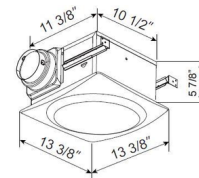

Lightology

lightology.com
866-954-4489
05-22-26

Project: _____

Company: _____

Location: _____ Fixture Type: _____

SPEC #: **AER475047**

Approved On: _____ Approved By: _____

VSF Slim 80 to 140 CFM Exhaust Fan By Aero Pure

Description

The VSF Slim 80 to 140 CFM Exhaust Fan is a quiet IC-rated bath fan suitable for new construction or remodel applications. Its contemporary grille design and range of sleek finishes offer versatility for a range of interior styles. An energy-efficient brushless DC motor delivers airflow that can be set to 80, 90, 110, 120, or 140 CFM using switches in the fixture. The fan fits in 2 x 6 inch construction, perfect for smaller joist spaces, and can be mounted on a ceiling or wall. It has rust-proof steel motor housing, a built-in backdraft damper and thermal shutoff, and includes articulating expandable anti-vibration brackets and a detachable connector for 4 or 6 inch ducts. UL listed for use in a tub or shower enclosure when GFCI-protected.

Shown in white

Specifications

COLOR	N/A
BODY FINISH	White
WATTAGE	N/A
DIMMER	N/A
DIMENSIONS	11.375"W x 5.875"H x 10.5"D
BULB	N/A
COUNTRY OF ORIGIN	China

CLICK TO VIEW PRODUCT

Notes: