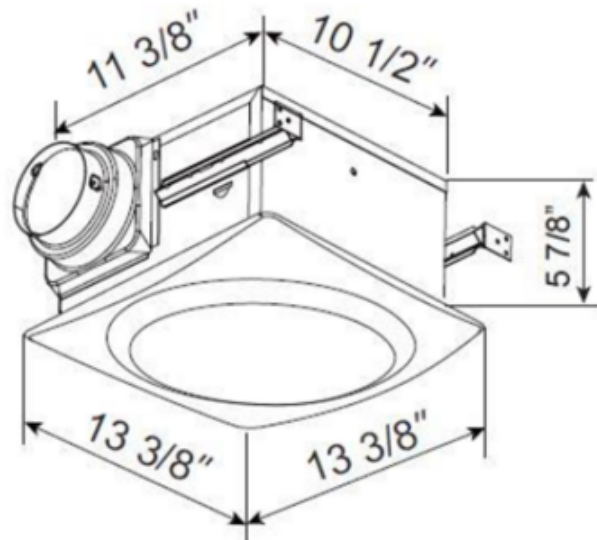

VSF110-D Slim Fit Exhaust Fan

Description:

VSF110D-S Super Quiet Slim Fit Fan features a slim fit housing suitable for remodel or new construction in ceilings or walls. Rust proof steel fan housing unit with built in backdraft damper to prevent outdoor air from entering through fan. Choose from 5 different airflow (CFM) settings: 80, 90, 110, 120, 140 CFM with adjustable dip switch. Finish available in Satin Nickel, White or Oil Rubbed Bronze. Detachable 4 inch round polymer duct connector. DC brushless motor with built-in overload protection engineered for continuous run. Includes easy installation adjustable anti-vibration mounting brackets adjustable to 24 inches. Designed for ceilings with a minimum of 6 inch clearance. Designed and approved for recessed installation in insulated ceiling or wall. ETL listed for wet installations over tub/shower enclosure with GFCI circuit wiring. 0.3 to 1.2 Sones. Energy Star qualified. Title 24 compliant. Grille dimensions: 13.38 inch width x 13.38 inch depth. Housing dimensions 11.38 inch width x 10.5 inch depth x 5.88 inch height. Fan includes 6 year warranty. Optional moisture control available, sold separately.

Shown in: White

List Price: \$264.37
 Our Price: \$158.62

Shade Color: N/A
 Body Finish: White
 Lamp: N/A
 Wattage: N/A
 Dimmer: N/A
 Dimensions: 11.38"W x 5.88"H x 10.5"D

Product Number: AER475047			
Company:		Fixture Type:	Date: Jan 20, 2020
Project:		Approved By:	