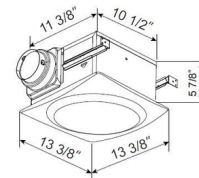

By Aero Pure

Description

The VSF Slim 80 to 140 CFM Exhaust Fan is a quiet IC-rated bath fan suitable for new construction or remodel applications. Its contemporary grille design and range of sleek finishes offer versatility for a range of interior styles. An energy-efficient brushless DC motor delivers airflow that can be set to 80, 90, 110, 120, or 140 CFM using switches in the fixture. The fan fits in 2 x 6 inch construction, perfect for smaller joist spaces, and can be mounted on a ceiling or wall. It has rust-proof steel motor housing, a built-in backdraft damper and thermal shutoff, and includes articulating expandable anti-vibration brackets and a detachable connector for 4 or 6 inch ducts. UL listed for use in a tub or shower enclosure when GFCI-protected.

Shown in white

Specifications

| | |
|-------------------|-----------------------------|
| COLOR | N/A |
| BODY FINISH | White |
| WATTAGE | N/A |
| DIMMER | N/A |
| DIMENSIONS | 11.375"W x 5.875"H x 10.5"D |
| BULB | N/A |
| COUNTRY OF ORIGIN | China |