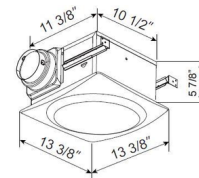

### Description

The VSF Slim 80 to 140 CFM Exhaust Fan is a quiet IC-rated bath fan suitable for new construction or remodel applications. Its contemporary grille design and range of sleek finishes offer versatility for a range of interior styles. An energy-efficient brushless DC motor delivers airflow that can be set to 80, 90, 110, 120, or 140 CFM using switches in the fixture. The fan fits in 2 x 6 inch construction, perfect for smaller joist spaces, and can be mounted on a ceiling or wall. It has rust-proof steel motor housing, a built-in backdraft damper and thermal shutoff, and includes articulating expandable anti-vibration brackets and a detachable connector for 4 or 6 inch ducts. UL listed for use in a tub or shower enclosure when GFCI-protected.

### Specifications

COLOR	N/A
BODY FINISH	White
WATTAGE	N/A
DIMMER	N/A
DIMENSIONS	11.375"W x 5.875"H x 10.5"D
BULB	N/A
COUNTRY OF ORIGIN	China

CLICK TO VIEW PRODUCT

Notes: