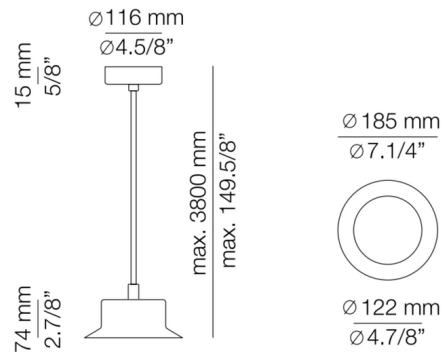

By Estiluz

Description

The nautical-inspired Maine T-3415LS Pendant features a Black metal shade with an acrylic diffuser to reduce glare.

Specifications

COLOR Black
BODY FINISH Black
WATTAGE 10W
DIMMER Standard 120V
DIMENSIONS 7.25"W x 2.88"H x 7.25"D
INTEGRATED LED MODULE 1 x LED/10W/120V LED
COUNTRY OF ORIGIN Spain

Technical Information

BEAM ANGLE 120°
COLOR RENDERING 80 CRI
LAMP COLOR 2700K
LUMENS/WATT 82.00
LUMINOUS FLUX 820 lumens

Shown in black / black

CLICK TO VIEW PRODUCT

Notes: