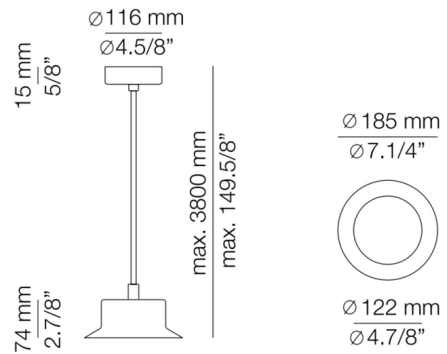

By Estiluz

Description

The nautical-inspired Maine T-3415LS Pendant features a Black metal shade with an acrylic diffuser to reduce glare.

Specifications

COLOR	Copper
BODY FINISH	Black
WATTAGE	10W
DIMMER	Standard 120V
DIMENSIONS	7.25"W x 2.88"H x 7.25"D
INTEGRATED LED MODULE	1 x LED/10W/120V LED
COUNTRY OF ORIGIN	Spain

Technical Information

BEAM ANGLE	120°
COLOR RENDERING	80 CRI
LAMP COLOR	2700K
LUMENS/WATT	82.00
LUMINOUS FLUX	820 lumens

Shown in black / copper

CLICK TO VIEW PRODUCT

Notes: