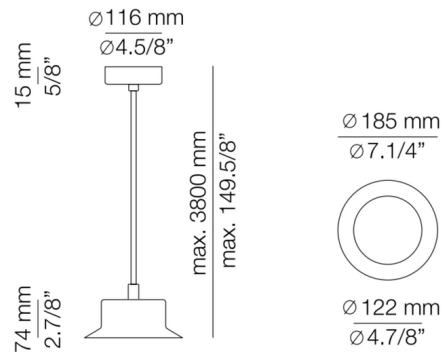

By Estiluz

Description

The nautical-inspired Maine T-3415LS Pendant features a Black metal shade with an acrylic diffuser to reduce glare.

Specifications

COLOR	Copper
BODY FINISH	Black
WATTAGE	10W
DIMMER	Standard 120V
DIMENSIONS	7.25"W x 2.88"H x 7.25"D
INTEGRATED LED MODULE	1 x LED/10W/120V LED
COUNTRY OF ORIGIN	Spain

Technical Information

BEAM ANGLE	120°
COLOR RENDERING	80 CRI
LAMP COLOR	2700K
LUMENS/WATT	82.00
LUMINOUS FLUX	820 lumens

Shown in black / copper

CLICK TO VIEW PRODUCT

Notes: