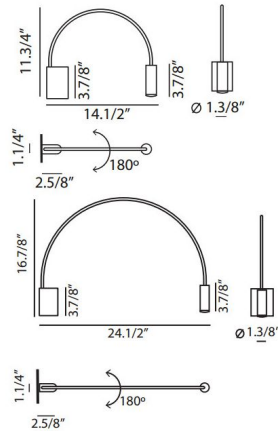

Specifications

COLOR Black
BODY FINISH Black
WATTAGE 6.2W
DIMMER Not Dimmable
DIMENSIONS 4.13"W x 11.75"H x 14.5"D
INTEGRATED LED MODULE 1 x LED/6.2W/120V LED
COUNTRY OF ORIGIN Spain

Technical Information

BEAM ANGLE 120°
COLOR RENDERING 90 CRI
LAMP COLOR 2700K
LUMENS/WATT 116.94
LUMINOUS FLUX 725 lumens

Shown in black / black

CLICK TO VIEW PRODUCT

Notes: