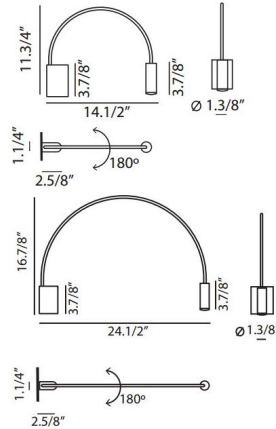

By Estiluz

Description

The Volta Wall Light features a gracefully arced rotating arm with a cylindrical aluminum head and acrylic diffuser. Available with a Black shade and body or Satin Gold shade and Black body in two sizes.

Specifications

COLOR Black
 BODY FINISH Black
 WATTAGE 6.2W
 DIMMER Not Dimmable
 DIMENSIONS 4.13"W x 11.75"H x 14.5"D
 INTEGRATED LED MODULE 1 x LED/6.2W/120V LED
 COUNTRY OF ORIGIN Spain

Technical Information

BEAM ANGLE 120°
 COLOR RENDERING 90 CRI
 LAMP COLOR 2700K
 LUMENS/WATT 116.94
 LUMINOUS FLUX 725 lumens

Shown in black / black

CLICK TO VIEW PRODUCT

Notes: