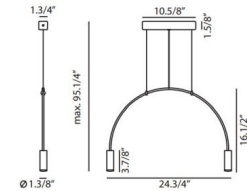

### Specifications

COLOR . . . . . Black  
 BODY FINISH . . . . . Satin Gold  
 WATTAGE . . . . . 18.6W  
 DIMMER . . . . . Standard 120V  
 DIMENSIONS . . . . . 34.13"L x 1.38"W x 21.38"H  
 INTEGRATED LED MODULE . . . . . 3 x LED/6.2W/120V LED  
 COUNTRY OF ORIGIN . . . . . Spain

### Technical Information

BEAM ANGLE . . . . . 120°  
 COLOR RENDERING . . . . . 90 CRI  
 LAMP COLOR . . . . . 2700K  
 LUMENS/WATT . . . . . 350.81  
 LUMINOUS FLUX . . . . . 2175 lumens

Shown in satin gold / black