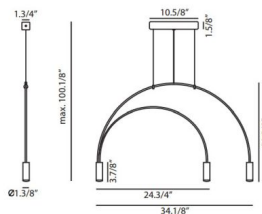

Specifications

COLOR Black
 BODY FINISH Satin Gold
 WATTAGE 18.6W
 DIMMER Standard 120V
 DIMENSIONS 34.13"L x 1.38"W x 21.38"H
 INTEGRATED LED MODULE 3 x LED/6.2W/120V LED
 COUNTRY OF ORIGIN Spain

Technical Information

BEAM ANGLE 120°
 COLOR RENDERING 90 CRI
 LAMP COLOR 2700K
 LUMENS/WATT 350.81
 LUMINOUS FLUX 2175 lumens

Shown in satin gold / black

CLICK TO VIEW PRODUCT

Notes: