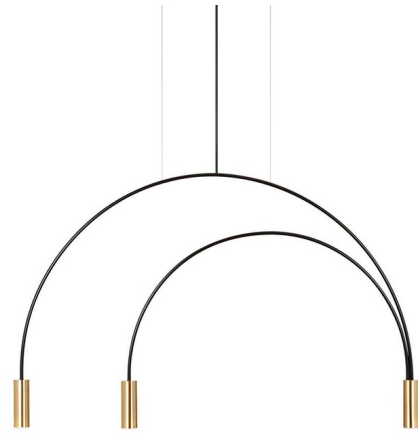

Lightology

lightology.com
866-954-4489
04-16-26

Project: _____

Company: _____

Location: _____ Fixture Type: _____

SPEC #: **EST475340**

Approved On: _____ Approved By: _____

Volta Pendant

By Estiluz

Description

The Volta Pendant features gracefully arced arms with cylindrical aluminum heads and acrylic lens diffusers. Available with Black arms and Black or Satin Gold heads. ETL listed. Dimmable with TRIAC dimmers.

Specifications

COLOR Black
 BODY FINISH Satin Gold
 WATTAGE 18.6W
 DIMMER Standard 120V
 DIMENSIONS 34.13"L x 1.38"W x 21.38"H
 INTEGRATED LED MODULE 3 x LED/6.2W/120V LED
 COUNTRY OF ORIGIN Spain

Technical Information

BEAM ANGLE 120°
 COLOR RENDERING 90 CRI
 LAMP COLOR 2700K
 LUMENS/WATT 350.81
 LUMINOUS FLUX 2175 lumens

Shown in satin gold / black

CLICK TO VIEW PRODUCT

Notes: