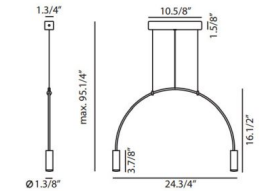

Specifications

COLOR Black
 BODY FINISH Satin Gold
 WATTAGE 18.6W
 DIMMER Standard 120V
 DIMENSIONS 34.13"L x 1.38"W x 21.38"H
 INTEGRATED LED MODULE 3 x LED/6.2W/120V LED
 COUNTRY OF ORIGIN Spain

Technical Information

BEAM ANGLE 120°
 COLOR RENDERING 90 CRI
 LAMP COLOR 2700K
 LUMENS/WATT 350.81
 LUMINOUS FLUX 2175 lumens

Shown in satin gold / black

CLICK TO VIEW PRODUCT

Notes: