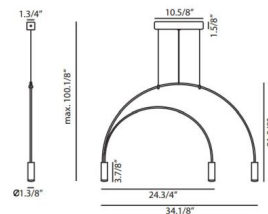

### Specifications

COLOR . . . . . Black  
 BODY FINISH . . . . . Satin Gold  
 WATTAGE . . . . . 18.6W  
 DIMMER . . . . . Standard 120V  
 DIMENSIONS . . . . . 34.13"L x 1.38"W x 21.38"H  
 INTEGRATED LED MODULE . . . . . 3 x LED/6.2W/120V LED  
 COUNTRY OF ORIGIN . . . . . Spain

### Technical Information

BEAM ANGLE . . . . . 120°  
 COLOR RENDERING . . . . . 90 CRI  
 LAMP COLOR . . . . . 2700K  
 LUMENS/WATT . . . . . 350.81  
 LUMINOUS FLUX . . . . . 2175 lumens

Shown in satin gold / black