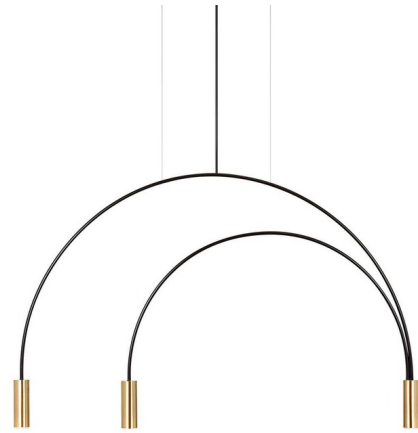

### Description

The Volta Pendant features gracefully arced arms with cylindrical aluminum heads and acrylic lens diffusers. Available with Black arms and Black or Satin Gold heads. ETL listed. Dimmable with TRIAC dimmers.

### Specifications

COLOR . . . . . Black  
 BODY FINISH . . . . . Satin Gold  
 WATTAGE . . . . . 18.6W  
 DIMMER . . . . . Standard 120V  
 DIMENSIONS . . . . . 34.13"L x 1.38"W x 21.38"H  
 INTEGRATED LED MODULE . . . . . 3 x LED/6.2W/120V LED  
 COUNTRY OF ORIGIN . . . . . Spain

### Technical Information

BEAM ANGLE . . . . . 120°  
 COLOR RENDERING . . . . . 90 CRI  
 LAMP COLOR . . . . . 2700K  
 LUMENS/WATT . . . . . 350.81  
 LUMINOUS FLUX . . . . . 2175 lumens

Shown in satin gold / black