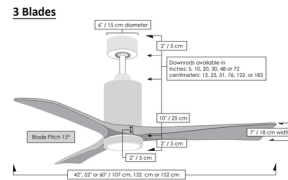

Shown in brushed nickel / walnut tone