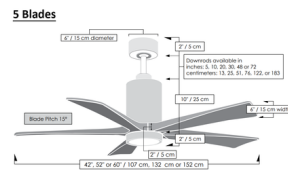

Lightology

lightology.com
866-954-4489
05-23-26

Project: _____
Company: _____
Location: _____ Fixture Type: _____
SPEC #: **MWG475724**
Approved On: _____ Approved By: _____

Patricia Ceiling Fan With Light By Matthews Fan Company

Description

With an elongated cylindrical body and sleek flared solid wood blades, the Atlas Fan Patricia Ceiling Fan with Light offers simple, refined style for residential and commercial applications. Equipped with an LED light and DC motor, the fan maintains energy efficiency while delivering ambient illumination and powerful yet quiet airflow. A hand-held remote control and wall control are included, both able to set 6 speeds, motor on/off, forward and reverse, light on/off and dimming. A cap matching the housing finish is included for no-light use. Other optional accessories are sold separately.

Specifications

BLADE COLOR	Walnut Tone
BODY FINISH	Brushed Nickel
WATTAGE	16W
DIMMER	Included
DIMENSIONS	42"W x 24"H
INTEGRATED LED MODULE	1 x LED/16W/120V LED
COUNTRY OF ORIGIN	China

Technical Information

LAMP LIFE	60000 hours
COLOR RENDERING	90 CRI
LAMP COLOR	3075K
LUMENS/WATT	43.13
LUMINOUS FLUX	690 lumens

Shown in brushed nickel / walnut tone

CLICK TO VIEW PRODUCT

Notes: