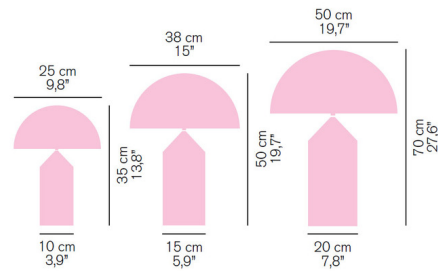

Description

The Atollo Metal Table Lamp brings a clean bold vibe into any room of your home. The dome shaped shade is complemented by a cylinder body that rises to a point, like that of a pencil. Note: Small option includes an inline on/off switch while the medium and large sizes include an inline dimmer.

Shown in gold

Specifications

COLOR	N/A
BODY FINISH	Gold
WATTAGE	80W
DIMMER	N/A
DIMENSIONS	9.8"W x 13.8"H
BULB NOT INCLUDED	2 x B10/Candelabra (E12)/40W/120V Incandescent
OTHER BULB OPTIONS	2 x B10/Candelabra (E12)/120V LED
COUNTRY OF ORIGIN	Italy