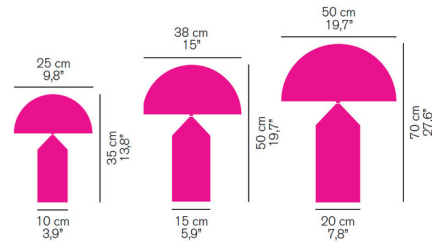

By Oluce Srl

Description

The Atollo Metal Table Lamp brings a clean bold vibe into any room of your home. The Dome shaped shade is complemented by a cylinder body that rises to a point, like that of a pencil. Note: Small option includes an inline on/off switch while the medium and large sizes include an inline dimmer.

Shown in black / black

Specifications

COLOR Black
BODY FINISH Black
WATTAGE 150W
DIMMER Included
DIMENSIONS 15"W x 19.7"H
BULB NOT INCLUDED 2 x A19/Medium (E26)/75W/120V Incandescent
OTHER BULB OPTIONS 2 x A19/Medium (E26)/120V LED
COUNTRY OF ORIGIN Italy