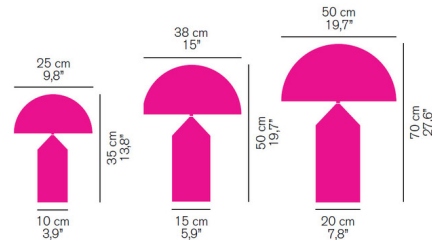

By Oluce Srl

Description

The Atollo Metal Table Lamp brings a clean bold vibe into any room of your home. The Dome shaped shade is complemented by a cylinder body that rises to a point, like that of a pencil. Note: Small option includes an inline on/off switch while the medium and large sizes include an inline dimmer.

Shown in black / black

Specifications

COLOR Black
BODY FINISH Black
WATTAGE 150W
DIMMER Included
DIMENSIONS 15"W x 19.7"H
BULB NOT INCLUDED 2 x A19/Medium (E26)/75W/120V Incandescent
OTHER BULB OPTIONS 2 x A19/Medium (E26)/120V LED
COUNTRY OF ORIGIN Italy