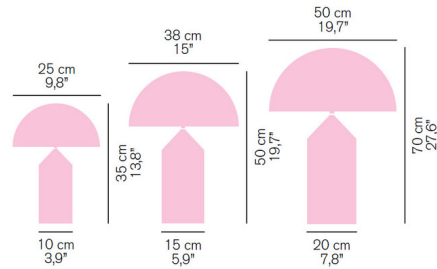

By Oluce Srl

Description

The Atollo Metal Table Lamp brings a clean bold vibe into any room of your home. The dome shaped shade is complemented by a cylinder body that rises to a point, like that of a pencil. Note: Small option includes an inline on/off switch while the medium and large sizes include an inline dimmer.

Shown in gold

Specifications

COLOR	N/A
BODY FINISH	Gold
WATTAGE	150W
DIMMER	Included
DIMENSIONS	15"W x 19.7"H
BULB NOT INCLUDED	2 x A19/Medium (E26)/75W/120V Incandescent
OTHER BULB OPTIONS	2 x A19/Medium (E26)/120V LED
COUNTRY OF ORIGIN	Italy