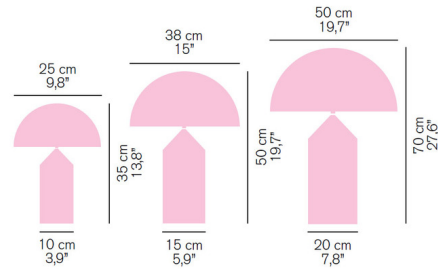

By Oluce Srl

Description

The Atollo Metal Table Lamp brings a clean bold vibe into any room of your home. The dome shaped shade is complemented by a cylinder body that rises to a point, like that of a pencil. Note: Small option includes an inline on/off switch while the medium and large sizes include an inline dimmer.

Shown in gold

Specifications

COLOR	N/A
BODY FINISH	Gold
WATTAGE	150W
DIMMER	Included
DIMENSIONS	15"W x 19.7"H
BULB NOT INCLUDED	2 x A19/Medium (E26)/75W/120V Incandescent
OTHER BULB OPTIONS	2 x A19/Medium (E26)/120V LED
COUNTRY OF ORIGIN	Italy