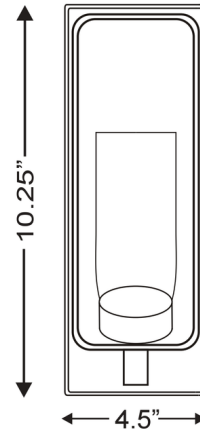

By Z-Lite

Description

Sleek and contemporary, this Aideen Wall Sconce incorporates rectangular and square shapes to achieve it's cutting edge design.

Shown in brushed nickel / matte opal

Specifications

COLOR	Matte Opal
BODY FINISH	Brushed Nickel
WATTAGE	9W
DIMMER	Standard 120V
DIMENSIONS	4.5"W x 10.25"H x 4"D
BULB NOT INCLUDED	1 x B10/Candelabra (E12)/9W/120V LED
OTHER BULB OPTIONS	1 x B10/Candelabra (E12)/60W/120V Incandescent
COUNTRY OF ORIGIN	India