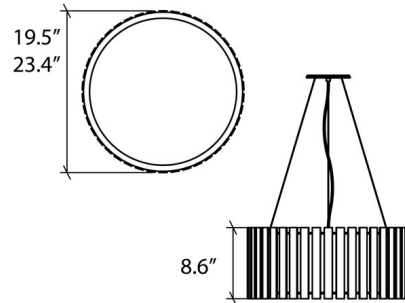

### Specifications

COLOR	White Acrylic
BODY FINISH	Imbuia
WATTAGE	51W
DIMMER	Standard 120V
DIMENSIONS	19.5\"W x 8.7\"H
BULB NOT INCLUDED	3 x A19/Medium (E26)/17W/120V LED
OTHER BULB OPTIONS	3 x A19/Medium (E26)/120V Incandescent
COUNTRY OF ORIGIN	Brazil

### Technical Information

PRODUCT DIMENSIONS . . . . . Adjustable cable Lengths: 120"

CLICK TO VIEW PRODUCT

Notes: