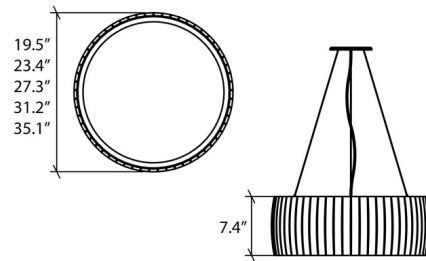

### Specifications

COLOR	White Acrylic
BODY FINISH	American Walnut
WATTAGE	51W
DIMMER	Standard 120V
DIMENSIONS	19.5"W x 7.4"H
BULB NOT INCLUDED	3 x A19/Medium (E26)/17W/120V LED
OTHER BULB OPTIONS	3 x A19/Medium (E26)/120V Incandescent
COUNTRY OF ORIGIN	Brazil

### Technical Information

PRODUCT DIMENSIONS	Adjustable Cable Length: 120"
--------------------	-------------------------------

CLICK TO VIEW PRODUCT

Notes: