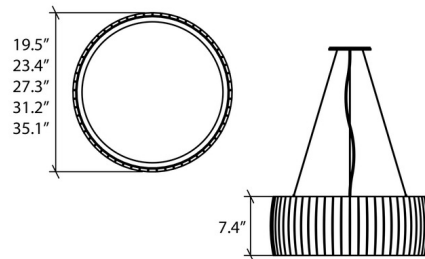

By Accord Iluminacao

Description

The Barril Drum Pendant blends clean lines with a touch of outdoor charm, perfect for elevating your interior space. Its barrel-shaped body, crafted from Natural Wood Veneer, surrounds a White Acrylic diffuser that casts soft, warm light and gentle shadows throughout your room. Note: Cord color varies by finish and may not be as shown. Please refer to Preset Cable Options image.

Shown in american walnut / white acrylic

Specifications

COLOR White Acrylic
BODY FINISH American Walnut
WATTAGE 51W
DIMMER Standard 120V
DIMENSIONS 19.5"W x 7.4"H
BULB NOT INCLUDED 3 x A19/Medium (E26)/17W/120V LED
OTHER BULB OPTIONS 3 x A19/Medium (E26)/120V Incandescent
COUNTRY OF ORIGIN Brazil

Technical Information

PRODUCT DIMENSIONS Adjustable Cable Length: 120"

CLICK TO VIEW PRODUCT

Notes: