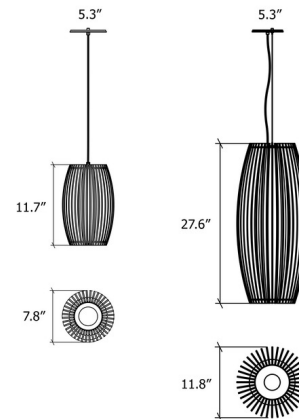

Description

The Stecche Di Legno Barrel Pendant features Natural Wood Veneer slats arranged around a White Acrylic diffuser. Note: Cord color varies by finish and may not be as shown. Please refer to Preset Cable Options image.

Specifications

COLOR	N/A
BODY FINISH	American Walnut
WATTAGE	17W
DIMMER	Standard 120V
DIMENSIONS	7.8"W x 11.7"H
BULB NOT INCLUDED	1 x A19/Medium (E26)/17W/120V LED
COUNTRY OF ORIGIN	Brazil

Technical Information

PRODUCT DIMENSIONS	Canopy: 5.3" diameter
--------------------	-----------------------

Shown in american walnut

CLICK TO VIEW PRODUCT

Notes: