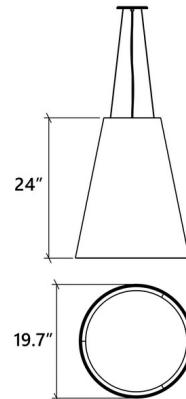

Description

The Conical Pendant will elevate any interior. It features a sleek Natural Wood Veneer shade with a White Acrylic diffuser. Note: Cord color varies by finish and may not be as shown. Please refer to Preset Cable Options image.

Shown in american walnut

Specifications

COLOR	N/A
BODY FINISH	American Walnut
WATTAGE	51W
DIMMER	Standard 120V
DIMENSIONS	19.7"W x 24"H
BULB NOT INCLUDED	3 x A19/Medium (E26)/17W/120V LED
COUNTRY OF ORIGIN	Brazil

Technical Information

PRODUCT DIMENSIONS	Canopy: 5.3" diameter
--------------------	-----------------------

CLICK TO VIEW PRODUCT

Notes: