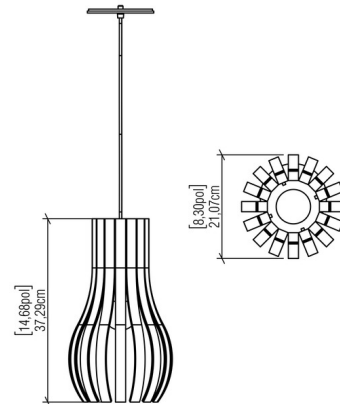

By Accord Iluminacao

Description

The Barril Whisk Pendant features curved Natural Wood Veneer slats with a White Linen diffuser. Note: Cord color varies by finish and may not be as shown. Please refer to Preset Cable Options image.

Specifications

COLOR White Linen
BODY FINISH Imbuia
WATTAGE 17W
DIMMER Standard 120V
DIMENSIONS 7.9"W x 13.8"H
BULB NOT INCLUDED 1 x A19/Medium (E26)/17W/120V LED
OTHER BULB OPTIONS 1 x A19/Medium (E26)/120V Incandescent
COUNTRY OF ORIGIN Brazil

Technical Information

PRODUCT DIMENSIONS Adjustable Black Cable: 120"

Shown in imbuia / white linen

CLICK TO VIEW PRODUCT

Notes: