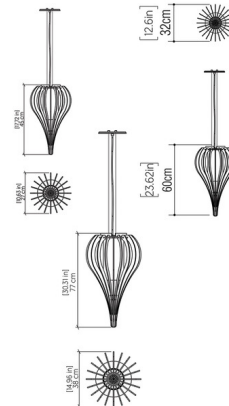

## Cappadocia Reverse Pendant

By Accord Iluminacao

### Description

The Cappadocia Reverse Pendant showcases a beautifully crafted Natural Wood Veneer slatted shade that encircles a cylindrical linen diffuser, catching and reflecting the light with a playful sparkle, adding warmth, texture, and visual interest to the design. Note: Cord color varies by finish and may not be as shown. Please refer to Preset Cable Options image.

### Specifications

COLOR	White
BODY FINISH	American Walnut
WATTAGE	17W
DIMMER	Standard 120V
DIMENSIONS	10.63"W x 17.72"H
BULB NOT INCLUDED	1 x A19/Medium (E26)/17W/120V LED
COUNTRY OF ORIGIN	Brazil

### Technical Information

PRODUCT DIMENSIONS . . . . . Adjustable Cable Length: 120"

CLICK TO VIEW PRODUCT

Notes: