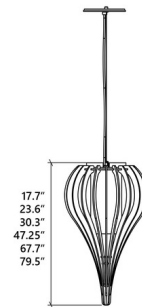

Description

The Cappadocia Reverse Pendant features Natural Wood Veneer slats in a bulb shape with an inner White diffuser. Note: Cord color varies by finish and may not be as shown. Please refer to Preset Cable Options image.

Specifications

COLOR	White
BODY FINISH	American Walnut
WATTAGE	17W
DIMMER	Standard 120V
DIMENSIONS	10.6"W x 17.7"H
BULB NOT INCLUDED	1 x A19/Medium (E26)/17W/120V LED
COUNTRY OF ORIGIN	Brazil

Technical Information

PRODUCT DIMENSIONS	Canopy: 5.3" diameter
--------------------	-----------------------

Shown in american walnut / white

CLICK TO VIEW PRODUCT

Notes: