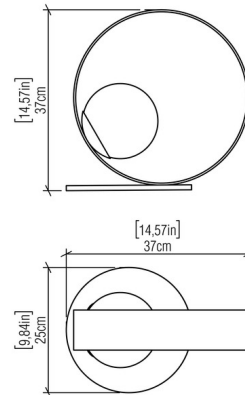

By Accord Iluminacao

Description

The Line Sfera Table Lamp features a Natural Wood Veneer frame with a spherical Frosted Glass diffuser.

Shown in walnut / frosted

Specifications

COLOR	Frosted
BODY FINISH	Walnut
WATTAGE	17W
DIMMER	N/A
DIMENSIONS	9.8"W x 14.5"H
BULB NOT INCLUDED	1 x A19/Medium (E26)/17W/120V LED
OTHER BULB OPTIONS	1 x A19/Medium (E26)/120V Incandescent
COUNTRY OF ORIGIN	Brazil