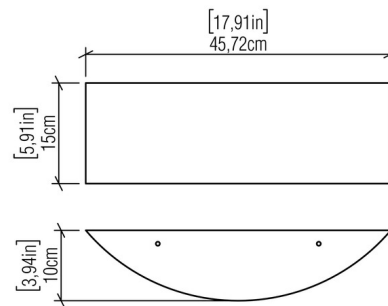

Shown in american walnut / white acrylic

Specifications

COLOR	White Acrylic
BODY FINISH	American Walnut
WATTAGE	18W
DIMMER	Standard 120V
DIMENSIONS	17.91"W x 5.91"H x 3.94"D
BULB NOT INCLUDED	2 x A19/Medium (E26)/9W/120V LED
OTHER BULB OPTIONS	2 x A19/Medium (E26)/120V Incandescent
COUNTRY OF ORIGIN	Brazil