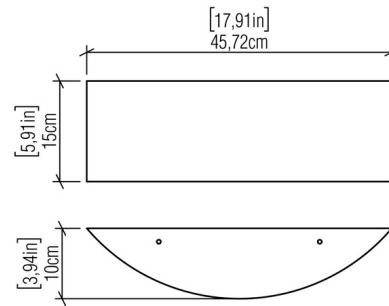

### Specifications

COLOR	White Acrylic
BODY FINISH	American Walnut
WATTAGE	18W
DIMMER	Standard 120V
DIMENSIONS	17.91"W x 5.91"H x 3.94"D
BULB NOT INCLUDED	2 x A19/Medium (E26)/9W/120V LED
OTHER BULB OPTIONS	2 x A19/Medium (E26)/120V Incandescent
COUNTRY OF ORIGIN	Brazil