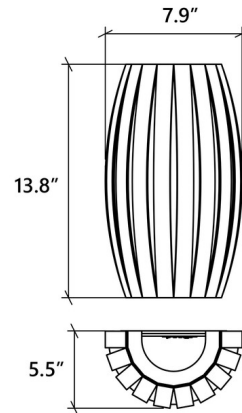

### Specifications

COLOR	White Acrylic
BODY FINISH	Teak
WATTAGE	34W
DIMMER	Standard 120V
DIMENSIONS	7.9"W x 13.8"H x 5.5"D
BULB NOT INCLUDED	2 x A19/Medium (E26)/17W/120V LED
OTHER BULB OPTIONS	2 x A19/Medium (E26)/120V Incandescent
COUNTRY OF ORIGIN	Brazil