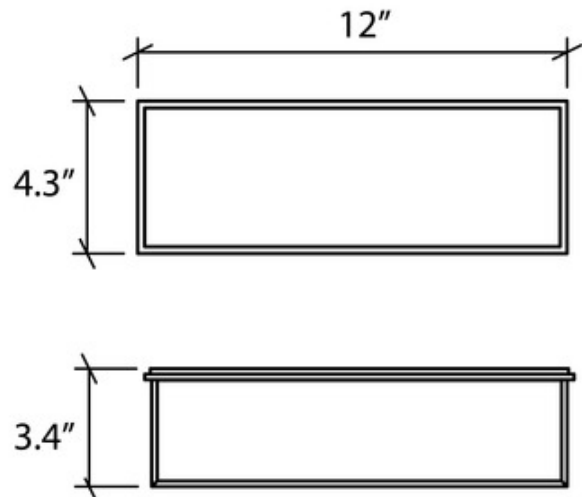

COMPANY

PROJECT

FIXTURE TYPE

APPROVED BY

DATE