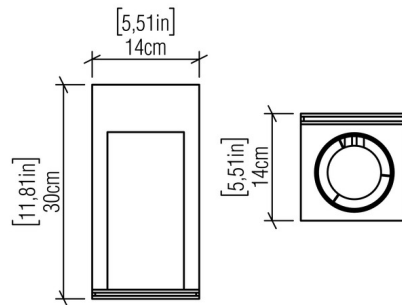

Description

The Clean Cylindrical Wall Sconce features a White Linen diffuser resting on a Natural Wood Veneer backplate and offers a warm abient glow.

Shown in imbuia / white linen

Specifications

COLOR	White Linen
BODY FINISH	Imbuia
WATTAGE	3W
DIMMER	Standard 120V
DIMENSIONS	5.5"W x 11.8"H x 5.5"D
BULB NOT INCLUDED	1 x JCD/G9/3W/120V LED
COUNTRY OF ORIGIN	Brazil