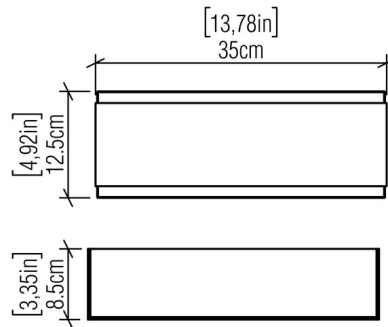

By Accord Iluminacao

Description

The Clean Horizontal Wall Sconce blends clean lines with a touch of outdoor charm, perfect for elevating any interior space. The rectangular body, crafted from Natural Wood Veneer, encases a White Acrylic diffuser that casts soft, warm light and gentle shadows throughout the room. Note: Integrated LED option is dimmable with Triac (standard), Low Voltage Electronic, or 0-10V Dimmers, sold separately. Charcoal and Organic White options are only available with the integrated LED.

Shown in american walnut / white acrylic

Specifications

COLOR	White Acrylic
BODY FINISH	American Walnut
WATTAGE	18W
DIMMER	Standard 120V
DIMENSIONS	13.8"W x 4.9"H x 3.4"D
BULB NOT INCLUDED	2 x A19/Medium (E26)/9W/120V LED
OTHER BULB OPTIONS	2 x A19/Medium (E26)/120V Incandescent
COUNTRY OF ORIGIN	Brazil