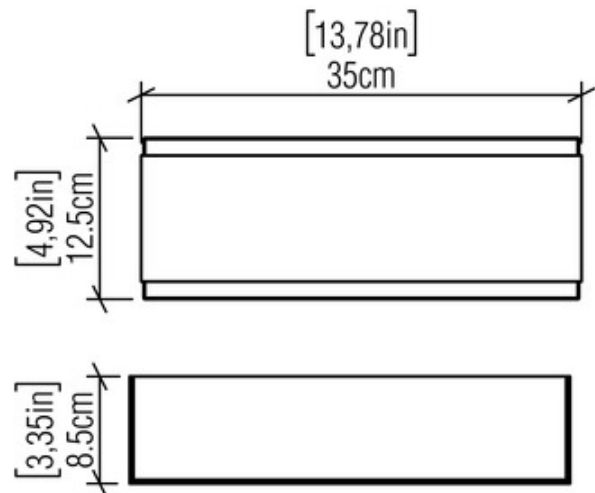

COMPANY	PROJECT	FIXTURE TYPE	APPROVED BY	DATE