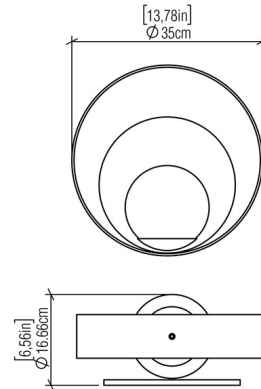

### Specifications

COLOR	White Acrylic
BODY FINISH	Walnut
WATTAGE	17W
DIMMER	Standard 120V
DIMENSIONS	13.8"W x 13.8"H x 6.6"D
BULB NOT INCLUDED	1 x A19/Medium (E26)/17W/120V LED
OTHER BULB OPTIONS	1 x A19/Medium (E26)/120V Incandescent
COUNTRY OF ORIGIN	Brazil

### Technical Information

PRODUCT DIMENSIONS	Backplate: 5.3" diameter
--------------------	--------------------------

CLICK TO VIEW PRODUCT

Notes: