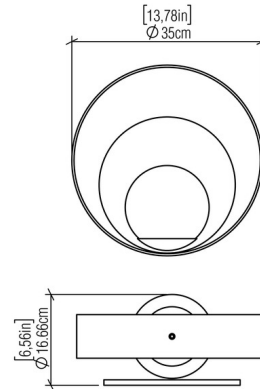

Description

The Line Sfera Hoop Wall Sconce brings a clean geometric vibe to a variety of spaces in your home. The woody feel of this piece will blend in styles from rustic to contemporary. The band of natural wood veneer shade holds the White acrylic globe providing soft ambient lighting.

Shown in walnut / white acrylic

Specifications

COLOR White Acrylic
BODY FINISH Walnut
WATTAGE 17W
DIMMER Standard 120V
DIMENSIONS 13.8"W x 13.8"H x 6.6"D
BULB NOT INCLUDED 1 x A19/Medium (E26)/17W/120V LED
OTHER BULB OPTIONS 1 x A19/Medium (E26)/120V Incandescent
COUNTRY OF ORIGIN Brazil

Technical Information

PRODUCT DIMENSIONS Backplate: 5.3" diameter

CLICK TO VIEW PRODUCT

Notes: