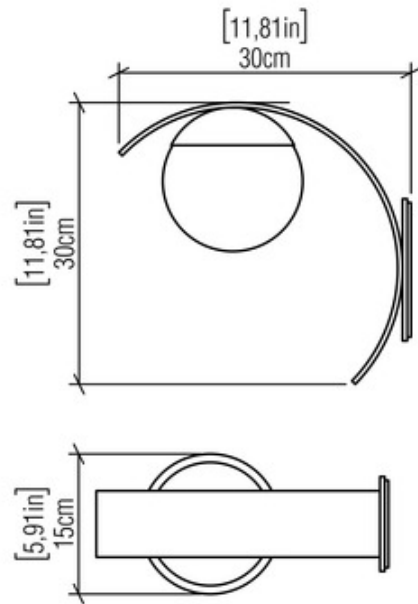

BRAND

Accord Illuminacao

DESCRIPTION

The Line Sfera Hanging Wall Sconce brings a clean vibe to a variety of spaces in your home. The woody feel of this piece will blend in styles from rustic to contemporary. The band of Natural Wood Veneer shade holds the Frosted Glass globe providing soft ambient lighting.

Shown in: Walnut / Frosted

SHADE COLOR	Frosted
BODY FINISH	Walnut
WATTAGE	N/A
DIMMER	Standard 120V
DIMENSIONS	5.9"W x 11.8"H x 11.8"D
BULB NOT INCLUDED	
LAMP	1 x A19/Medium (E26)/120V LED 1 x A19/Medium (E26)/120V Incandescent

Technical Information

PRODUCT DIMENSIONS	Backplate: 5.3" square
---------------------------	------------------------

SPEC #

ACO476235

COMPANY

PROJECT

FIXTURE TYPE

APPROVED BY