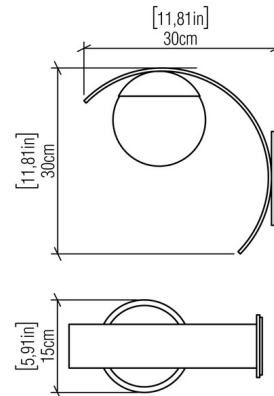

Description

The Line Sfera Hanging Wall Sconce brings a clean vibe to a variety of spaces in your home. The woody feel of this piece will blend in styles from rustic to contemporary. The band of Natural Wood Veneer shade holds the Frosted Glass globe providing soft ambient lighting.

Shown in walnut / frosted

Specifications

| | |
|--------------------|--|
| COLOR | Frosted |
| BODY FINISH | Walnut |
| WATTAGE | 17W |
| DIMMER | Standard 120V |
| DIMENSIONS | 5.9"W x 11.8"H x 11.8"D |
| BULB NOT INCLUDED | 1 x A19/Medium (E26)/17W/120V LED |
| OTHER BULB OPTIONS | 1 x A19/Medium (E26)/120V Incandescent |
| COUNTRY OF ORIGIN | Brazil |

Technical Information

| | |
|--------------------|------------------------|
| PRODUCT DIMENSIONS | Backplate: 5.3" square |
|--------------------|------------------------|

CLICK TO VIEW PRODUCT

Notes: