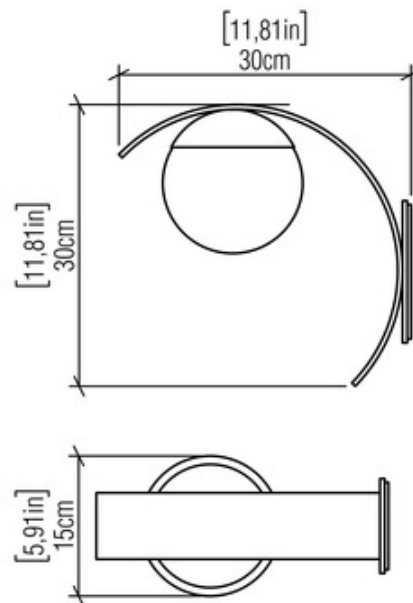

**BRAND**

Accord Illuminacao

**DESCRIPTION**

The Line Sfera Hanging Wall Sconce brings a clean vibe to a variety of spaces in your home. The woody feel of this piece will blend in styles from rustic to contemporary. The band of Natural Wood Veneer shade holds the Frosted Glass globe providing soft ambient lighting.

Shown in: Walnut / Frosted

<b>SHADE COLOR</b>	Frosted
<b>BODY FINISH</b>	Walnut
<b>WATTAGE</b>	N/A
<b>DIMMER</b>	Standard 120V
<b>DIMENSIONS</b>	5.9"W x 11.8"H x 11.8"D
<b>BULB NOT INCLUDED</b>	
<b>LAMP</b>	1 x A19/Medium (E26)/120V LED 1 x A19/Medium (E26)/120V Incandescent

*Technical Information*

<b>PRODUCT DIMENSIONS</b>	Backplate: 5.3" square
---------------------------	------------------------

**SPEC #** ACO476235

COMPANY

PROJECT

FIXTURE TYPE

APPROVED BY

DATE