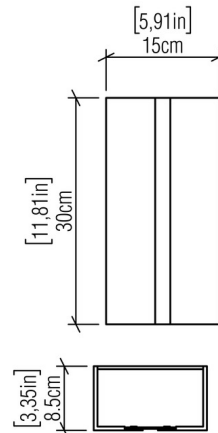

Shown in imbuia / white acrylic

Specifications

COLOR	White Acrylic
BODY FINISH	Imbuia
WATTAGE	34W
DIMMER	Standard 120V
DIMENSIONS	5.9"W x 11.8"H x 3.4"D
BULB NOT INCLUDED	2 x A19/Medium (E26)/17W/120V LED
OTHER BULB OPTIONS	2 x A19/Medium (E26)/120V Incandescent
COUNTRY OF ORIGIN	Brazil