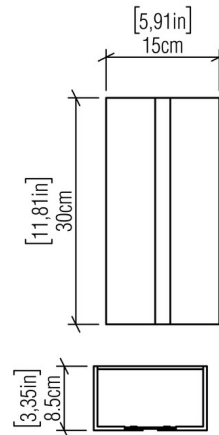

By Accord Iluminacao

Description

The Clean Vertical Stripe Wall Sconce blends clean lines with a touch of outdoor charm, perfect for elevating your interior space. The natural veneer frame is complemented by a central White Acrylic diffuser that casts soft, warm light and gentle shadows throughout your room. The integrated LED option is dimmable with Triac (standard), Low Voltage Electronic, or 0-10V Dimmers, sold separately. Note: Charcoal and Organic White options are only available with the integrated LED.

Shown in imbuia / white acrylic

Specifications

COLOR	White Acrylic
BODY FINISH	Imbuia
WATTAGE	34W
DIMMER	Standard 120V
DIMENSIONS	5.9"W x 11.8"H x 3.4"D
BULB NOT INCLUDED	2 x A19/Medium (E26)/17W/120V LED
OTHER BULB OPTIONS	2 x A19/Medium (E26)/120V Incandescent
COUNTRY OF ORIGIN	Brazil