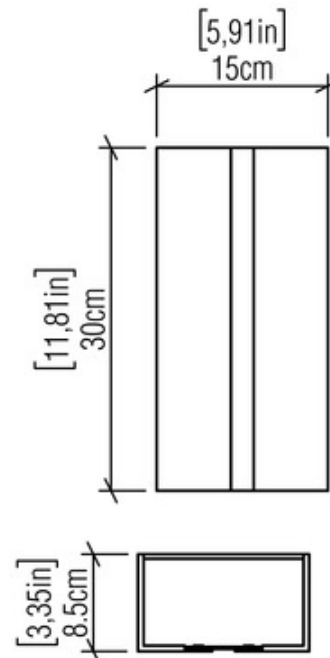

BRAND

Accord Iluminacao

DESCRIPTION

The Clean Vertical Stripe Wall Sconce features a Natural Wood Veneer frame with an acrylic diffuser.

Shown in: Imbuia / White Acrylic

SHADE COLOR	White Acrylic
BODY FINISH	Imbuia
WATTAGE	N/A
DIMMER	Standard 120V
DIMENSIONS	5.9"W x 11.8"H x 3.4"D
BULB NOT INCLUDED	
LAMP	2 x A19/Medium (E26)/120V LED 2 x A19/Medium (E26)/120V Incandescent

SPEC #

ACO476236

COMPANY

PROJECT

FIXTURE TYPE

APPROVED BY

DATE