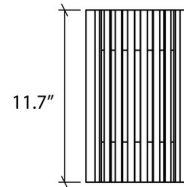

By Accord Iluminacao

Description

The Ripado Slatted Wall Sconce blends clean lines with a touch of outdoor charm, perfect for elevating any interior space. The curved, slatted body, crafted from Natural Wood Veneer, encases a White Acrylic diffuser that casts soft, warm light and gentle shadows throughout the room. Note: Integrated LED option is dimmable with Triac (standard), Low Voltage Electronic, or 0-10V Dimmers, sold separately. Charcoal and Organic White options are only available with the integrated LED.

Shown in imbuia / white acrylic

Specifications

| | |
|--------------------|--|
| COLOR | White Acrylic |
| BODY FINISH | Imbuia |
| WATTAGE | 34W |
| DIMMER | Standard 120V |
| DIMENSIONS | 7.1"W x 11.7"H x 4.3"D |
| BULB NOT INCLUDED | 2 x A19/Medium (E26)/17W/120V LED |
| OTHER BULB OPTIONS | 2 x A19/Medium (E26)/120V Incandescent |
| COUNTRY OF ORIGIN | Brazil |