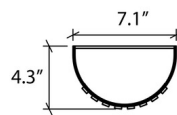

Shown in imbuia / white acrylic

Specifications

| | |
|--------------------|--|
| COLOR | White Acrylic |
| BODY FINISH | Imbuia |
| WATTAGE | 34W |
| DIMMER | Standard 120V |
| DIMENSIONS | 7.1"W x 11.7"H x 4.3"D |
| BULB NOT INCLUDED | 2 x A19/Medium (E26)/17W/120V LED |
| OTHER BULB OPTIONS | 2 x A19/Medium (E26)/120V Incandescent |
| COUNTRY OF ORIGIN | Brazil |