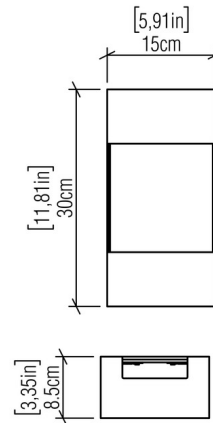

Shown in imbuia / white acrylic

Specifications

COLOR	White Acrylic
BODY FINISH	Imbuia
WATTAGE	34W
DIMMER	Standard 120V
DIMENSIONS	5.9"W x 11.8"H x 3.4"D
BULB NOT INCLUDED	2 x A19/Medium (E26)/17W/120V LED
OTHER BULB OPTIONS	2 x A19/Medium (E26)/120V Incandescent
COUNTRY OF ORIGIN	Brazil