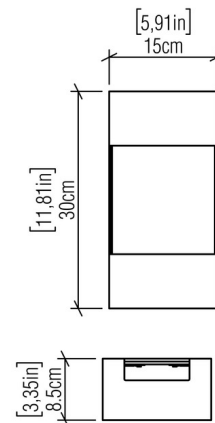

Shown in imbuia / white acrylic

Specifications

COLOR	White Acrylic
BODY FINISH	Imbuia
WATTAGE	34W
DIMMER	Standard 120V
DIMENSIONS	5.9"W x 11.8"H x 3.4"D
BULB NOT INCLUDED	2 x A19/Medium (E26)/17W/120V LED
OTHER BULB OPTIONS	2 x A19/Medium (E26)/120V Incandescent
COUNTRY OF ORIGIN	Brazil