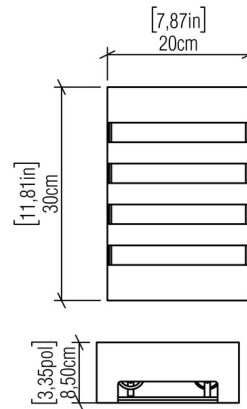

Shown in imbuia / white acrylic

Specifications

COLOR	White Acrylic
BODY FINISH	Imbuia
WATTAGE	18W
DIMMER	Standard 120V
DIMENSIONS	7.9"W x 11.8"H x 3.4"D
BULB NOT INCLUDED	2 x A19/Medium (E26)/9W/120V LED
OTHER BULB OPTIONS	2 x A19/Medium (E26)/120V Incandescent
COUNTRY OF ORIGIN	Brazil