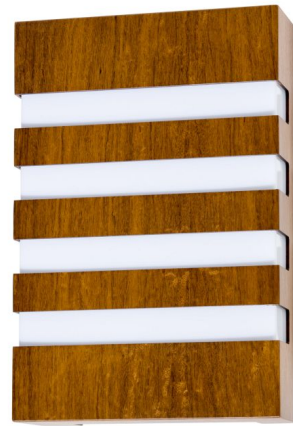

Lightology

lightology.com
866-954-4489
04-24-26

Project: _____

Company: _____

Location: _____ Fixture Type: _____

SPEC #: **ACO476245**

Approved On: _____ Approved By: _____

Clean Stripes Wall Sconce

By Accord Iluminacao

Description

The Clean Stripes Wall Sconce will blends clean lines with a touch of outdoor charm, perfect for elevating any interior space. The tall slatted body, crafted from Natural Wood Veneer, encases a White Acrylic diffuser that casts soft, warm light and gentle shadows throughout the room. Note: Integrated LED option is dimmable with Triac (standard), Low Voltage Electronic, or 0-10V Dimmers, sold separately. Charcoal and Organic White options are only available with the integrated LED.

Shown in imbuia / white acrylic

Specifications

COLOR	White Acrylic
BODY FINISH	Imbuia
WATTAGE	18W
DIMMER	Standard 120V
DIMENSIONS	7.9"W x 11.8"H x 3.4"D
BULB NOT INCLUDED	2 x A19/Medium (E26)/9W/120V LED
OTHER BULB OPTIONS	2 x A19/Medium (E26)/120V Incandescent
COUNTRY OF ORIGIN	Brazil