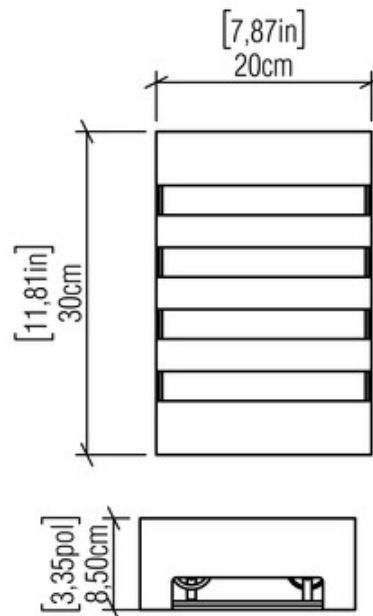

COMPANY

PROJECT

FIXTURE TYPE

APPROVED BY

DATE