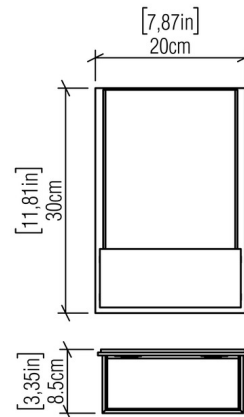

### Specifications

COLOR	White Acrylic
BODY FINISH	Imbuia
WATTAGE	9W
DIMMER	Standard 120V
DIMENSIONS	7.87"W x 11.81"H x 3.35"D
BULB NOT INCLUDED	1 x A19/Medium (E26)/9W/120V LED
OTHER BULB OPTIONS	A19/Medium (E26)/120V Incandescent
COUNTRY OF ORIGIN	Brazil