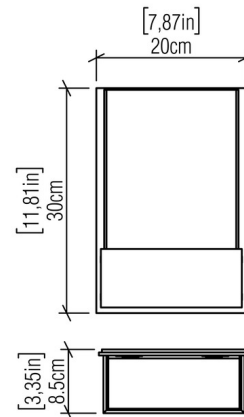

By Accord Iluminacao

Description

The Clean Flowerpot Wall Sconce blends clean lines with a touch of outdoor charm, perfect for elevating any interior space. The slim body, crafted from Natural Wood Veneer, holds a White Acrylic diffuser that casts soft, warm light and gentle shadows throughout the room. Note: Integrated LED option is dimmable with Triac (standard), Low Voltage Electronic, or 0-10V Dimmers, sold separately. Charcoal and Organic White options are only available with the integrated LED.

Shown in imbuia / white acrylic

Specifications

COLOR	White Acrylic
BODY FINISH	Imbuia
WATTAGE	9W
DIMMER	Standard 120V
DIMENSIONS	7.87"W x 11.81"H x 3.35"D
BULB NOT INCLUDED	1 x A19/Medium (E26)/9W/120V LED
OTHER BULB OPTIONS	A19/Medium (E26)/120V Incandescent
COUNTRY OF ORIGIN	Brazil