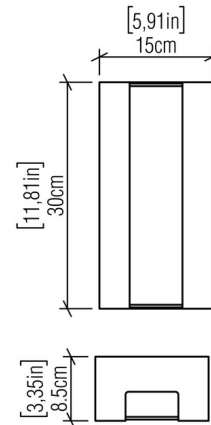

### Specifications

COLOR	White Acrylic
BODY FINISH	Louro Freijo
WATTAGE	18W
DIMMER	Standard 120V
DIMENSIONS	5.91"W x 11.81"H x 3.35"D
BULB NOT INCLUDED	2 x A19/Medium (E26)/9W/120V LED
OTHER BULB OPTIONS	2 x A19/Medium (E26)/120V Incandescent
COUNTRY OF ORIGIN	Brazil