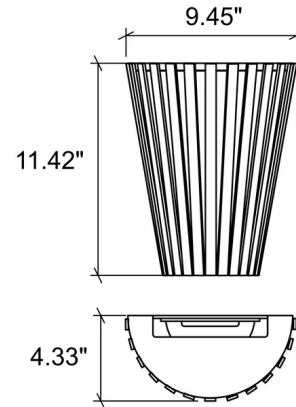

### Specifications

COLOR	White Acrylic
BODY FINISH	Blonde Freijo
WATTAGE	17W
DIMMER	Standard 120V
DIMENSIONS	9.45"W x 11.42"H x 4.33"D
BULB NOT INCLUDED	1 x A19/Medium (E26)/17W/120V LED
OTHER BULB OPTIONS	1 x A19/Medium (E26)/120V Incandescent
COUNTRY OF ORIGIN	Brazil