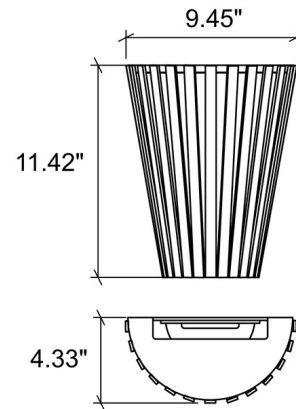

Shown in blonde freijo / white acrylic

Specifications

COLOR	White Acrylic
BODY FINISH	Blonde Freijo
WATTAGE	17W
DIMMER	Standard 120V
DIMENSIONS	9.45\"W x 11.42\"H x 4.33\"D
BULB NOT INCLUDED	1 x A19/Medium (E26)/17W/120V LED
OTHER BULB OPTIONS	1 x A19/Medium (E26)/120V Incandescent
COUNTRY OF ORIGIN	Brazil

CLICK TO VIEW PRODUCT

Notes: