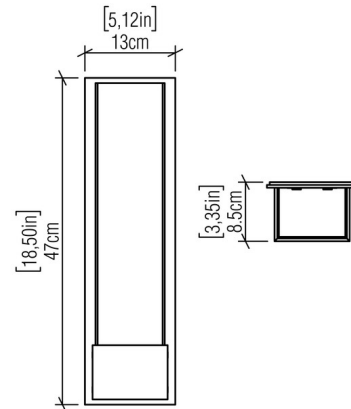

By Accord Iluminacao

Description

The Clean Flowerpot Tall Wall Sconce blends clean lines with a touch of outdoor charm, perfect for elevating your interior space. The tall natural veneer frame is complemented by a White Acrylic diffuser that casts soft, warm light and gentle shadows throughout your room. The integrated LED option is dimmable with Triac (standard), Low Voltage Electronic, or 0-10V Dimmers, sold separately. Note: Charcoal and Organic White options are only available with the integrated LED.

Shown in imbuia / white acrylic

Specifications

COLOR	White Acrylic
BODY FINISH	Imbuia
WATTAGE	34W
DIMMER	Standard 120V
DIMENSIONS	5.1"W x 18.5"H x 3.4"D
BULB NOT INCLUDED	2 x A19/Medium (E26)/17W/120V LED
OTHER BULB OPTIONS	2 x A19/Medium (E26)/120V Incandescent
COUNTRY OF ORIGIN	Brazil