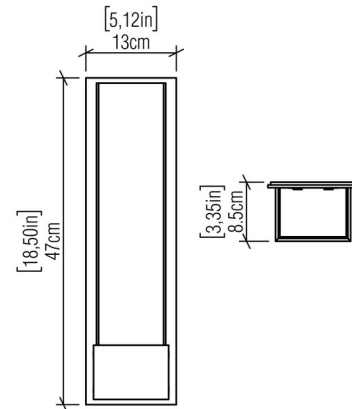

By Accord Iluminacao

Description

The Clean Flowerpot Tall Wall Sconce blends clean lines with a touch of outdoor charm, perfect for elevating your interior space. The tall natural veneer frame is complemented by a White Acrylic diffuser that casts soft, warm light and gentle shadows throughout your room. The integrated LED option is dimmable with Triac (standard), Low Voltage Electronic, or 0-10V Dimmers, sold separately. Note: Charcoal and Organic White options are only available with the integrated LED.

Shown in imbuia / white acrylic

Specifications

COLOR	White Acrylic
BODY FINISH	Imbuia
WATTAGE	34W
DIMMER	Standard 120V
DIMENSIONS	5.1"W x 18.5"H x 3.4"D
BULB NOT INCLUDED	2 x A19/Medium (E26)/17W/120V LED
OTHER BULB OPTIONS	2 x A19/Medium (E26)/120V Incandescent
COUNTRY OF ORIGIN	Brazil