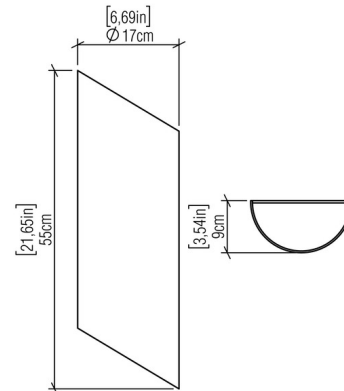

By Accord Iluminacao

Description

The Clean Half Moon Wall Sconce blends clean lines with a touch of outdoor charm, perfect for elevating any interior space. The curved body, crafted from Natural Wood Veneer, casts soft, warm light and gentle shadows throughout the room. Note: Integrated LED option is dimmable with Triac (standard), Low Voltage Electronic, or 0-10V Dimmers, sold separately. Charcoal and Organic White options are only available with the integrated LED.

Shown in teak

Specifications

COLOR	N/A
BODY FINISH	Teak
WATTAGE	18W
DIMMER	Standard 120V
DIMENSIONS	6.69"W x 21.65"H x 3.54"D
BULB NOT INCLUDED	2 x A19/Medium (E26)/9W/120V LED
OTHER BULB OPTIONS	2 x A19/Medium (E26)/120V Incandescent
COUNTRY OF ORIGIN	Brazil