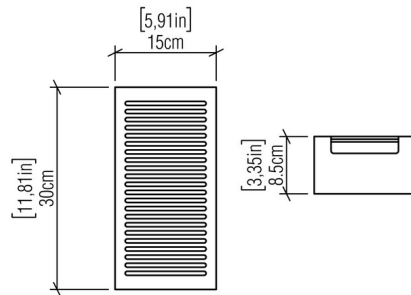

By Accord Iluminacao

Description

The Clean Line Wall Sconce will blends clean lines with a touch of outdoor charm, perfect for elevating any interior space. The tall slatted body, crafted from Natural Wood Veneer, encases a White Acrylic diffuser that casts soft, warm light and gentle shadows throughout the room. Note: Integrated LED option is dimmable with Triac (standard), Low Voltage Electronic, or 0-10V Dimmers, sold separately. Charcoal and Organic White options are only available with the integrated LED.

Shown in imbuia / white acrylic

Specifications

COLOR	White Acrylic
BODY FINISH	Imbuia
WATTAGE	18W
DIMMER	Standard 120V
DIMENSIONS	5.91"W x 11.81"H x 3.35"D
BULB NOT INCLUDED	2 x A19/Medium (E26)/9W/120V LED
OTHER BULB OPTIONS	2 x A19/Medium (E26)/120V Incandescent
COUNTRY OF ORIGIN	Brazil