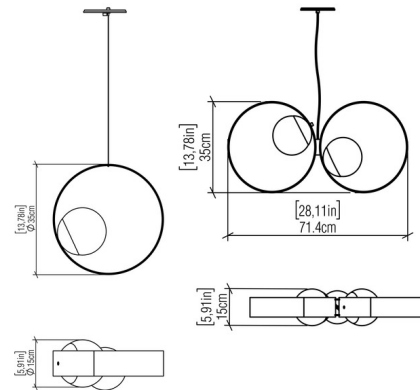

Specifications

COLOR	Frosted
BODY FINISH	American Walnut
WATTAGE	17W
DIMMER	Standard 120V
DIMENSIONS	13.8"L x 5.9"W x 13.8"H
BULB NOT INCLUDED	1 x A19/Medium (E26)/17W/120V LED
COUNTRY OF ORIGIN	Brazil

Technical Information

PRODUCT DIMENSIONS	Canopy: 5.3" square
--------------------	---------------------

Shown in american walnut / frosted

CLICK TO VIEW PRODUCT

Notes: